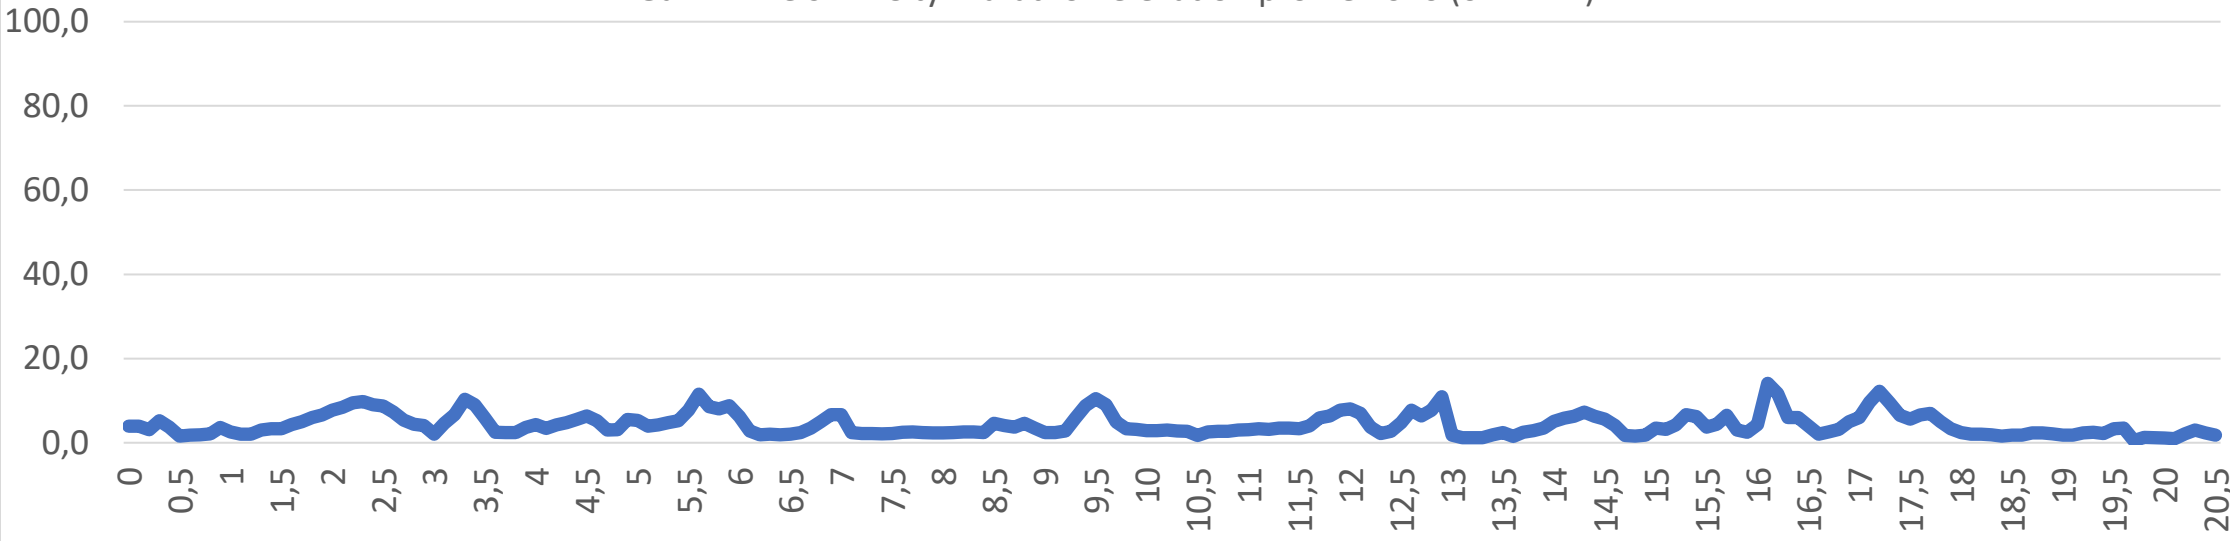

Garmin Helsinki City Marathon elevation profile 2020 (0-21 km)

Garmin Helsinki City Marathon elevation profile 2020 (21-42 km)